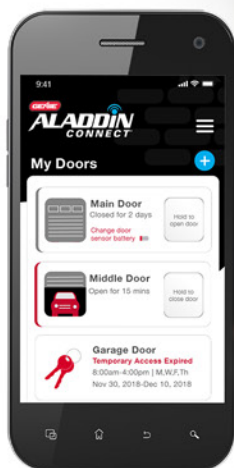

INTEGRATED
**ALADDIN
CONNECT**

INTELLIGENT CONTROL
FOR YOUR OPENER